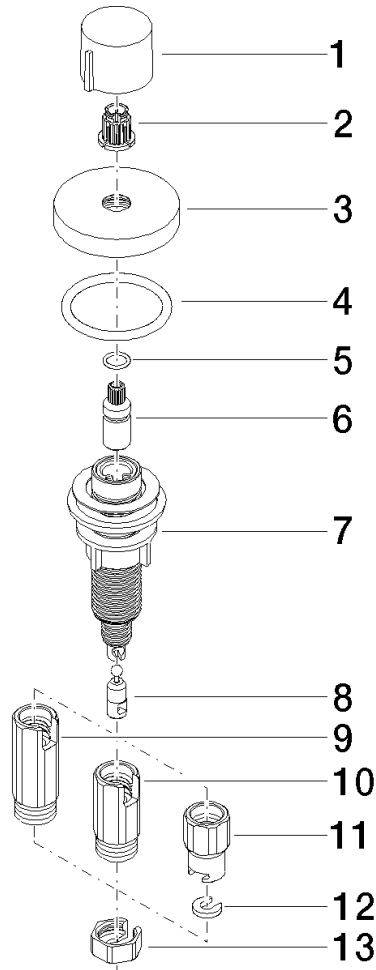

Strainer waste with control handle - Matte Black

ELIO

10 710 970

- control for single basin
- including adapter for Bowden cable

Fits ELIO, ENO, MEM, META SQUARE, SYNC, TARA and TARA ULTRA

Fits: ELIO, MEM, TARA, TARA ULTRA, META SQUARE

	Matte Black	10 710 970-33
	Chrome	10 710 970-00
	Brushed Platinum	10 710 970-06
	Platinum	10 710 970-08
	Durabrand (23kt Gold)	10 710 970-09
	Dark Chrome	10 710 970-19
	Brushed Durabrand (23kt Gold)	10 710 970-28
	Brushed Champagne (22kt Gold)	10 710 970-46
	Champagne (22kt Gold)	10 710 970-47
	Brushed Chrome	10 710 970-93
	Brushed Dark Platinum	10 710 970-99

10 710 970

mm [inches]

10 710 970

Parts for other finishes can be found here: [Chrome](#)

Spare parts list

No.	Item Number	Name	Quantity used	Delivery time
1	09 20 97 030-33	handle	1	2
2	90 12 12 002 00 90	fixing cap	1	2
3	09 27 87 006-33	rosette	1	2
4	90 14 10 043 00 90	seal	1	2
5	09 14 10 042 90	seal	1	2
6	09 29 06 087-33	spindle	1	-
Spare part can no longer be ordered, please order the replacement item				
7	04 30 01 029 00 90	adaptor	1	2
8	09 24 03 175 90	adaptor	1	2
9	09 11 10 073-07	connection	1	30
10	09 11 10 074-07	connection	1	30
11	09 11 10 079-07	connection	1	30
12	09 30 11 087 90	disc	1	2
13	09 23 30 024-07	nut	1	30